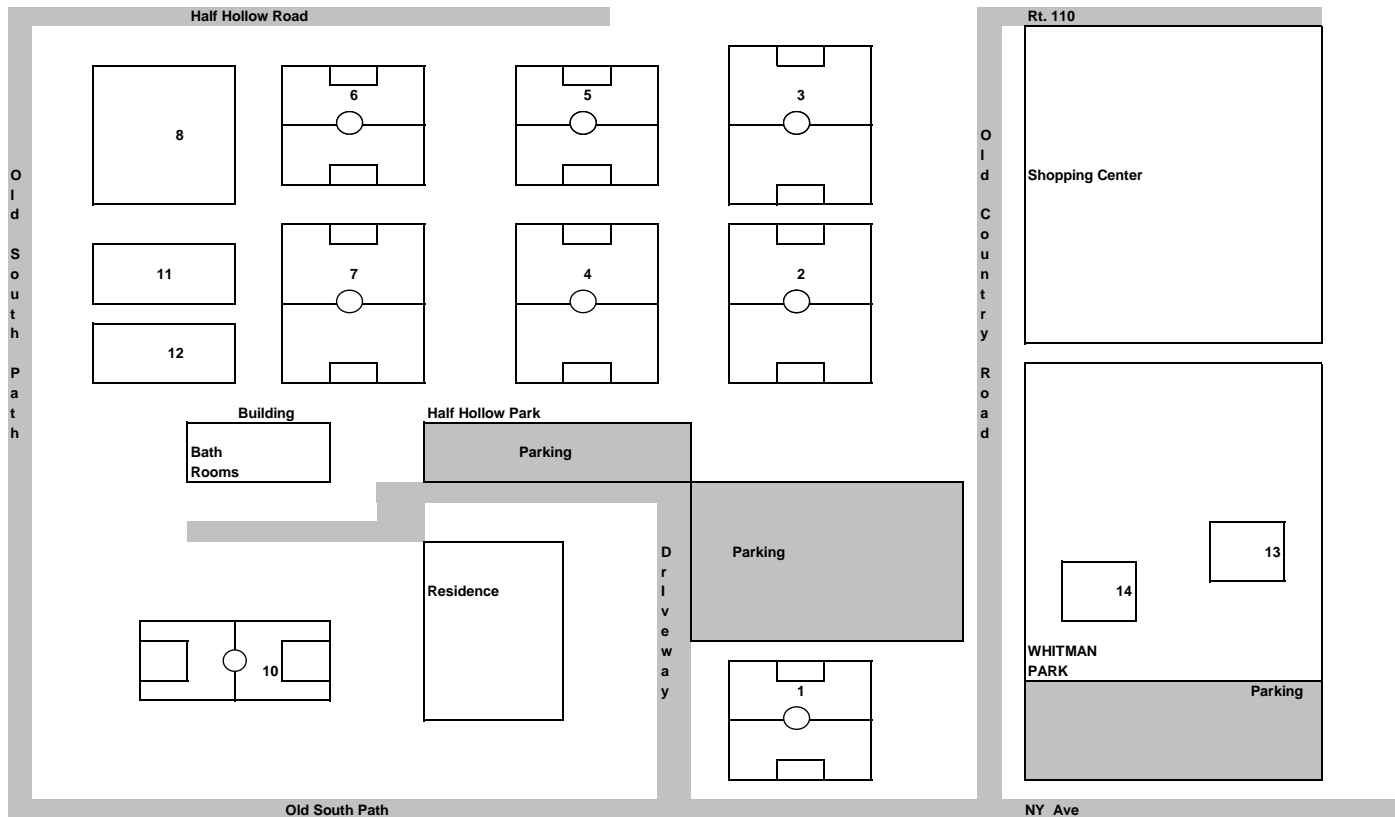

Half Hollow Park

Directions to Half Hollow Park
Old South Path Rd., Melville

Traveling East on Long Island Expressway (495 East)
To exit 49s - Route 110 South
Stay on South Service Road, cross over Route 110 and Pinelawn Rd. Turn left onto Half Hollow Rd (light) -cross over expressway
Continue on Half Hollow Rd.
To second light - turn Left onto Old South Path
Park entrance on left side - At Light

Traveling West on Long Island Expressway (495 West)
To exit 50N - Bagatelle Rd.
Stay on North Service Road, cross over Bagatelle Rd.
Turn right onto Half Hollow Rd (light)
Continue on Half Hollow Rd.
To first light - turn Left onto Old South Path Rd.
Park entrance on Left - At Light

Directions to Whitman Park
New York Avenue, Melville

TRAVELING EAST/WEST ON THE Long Island Expressway (495)
To exit 49 north- Route 110 north
Stay on Route 110 North till you get to Old Country Rd.
Turn right on to Old Country Rd and proceed to intersection of
Old South Path and New York Ave make a left on to New York Ave
Proceed approx. 1000 feet and the park it is on your left side