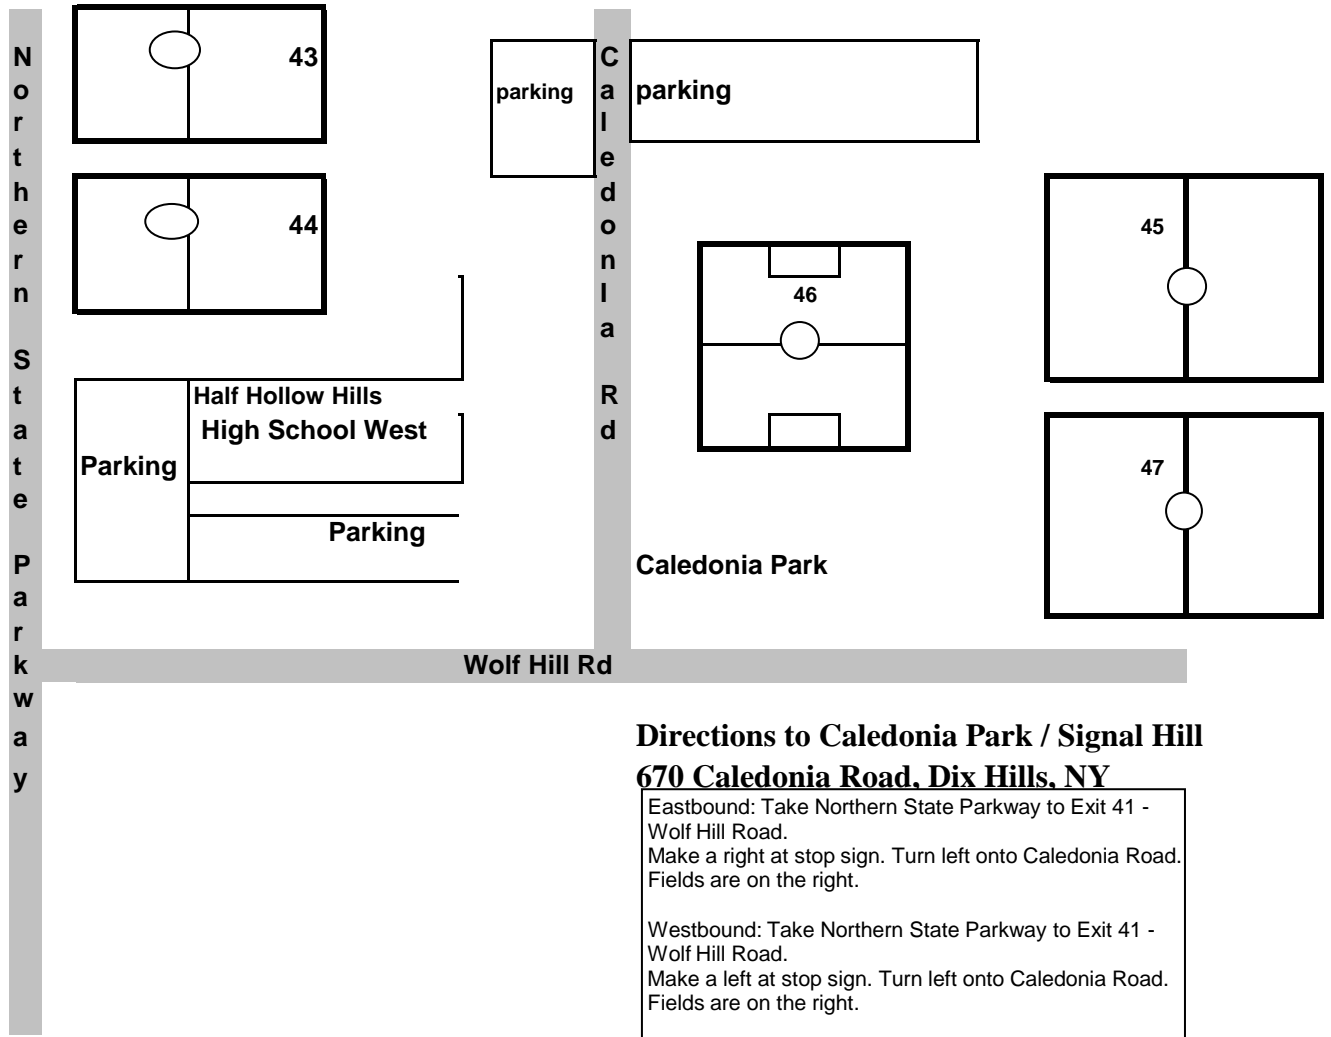

Caledonia Park

Directions to Caledonia Park / Signal Hill

670 Caledonia Road, Dix Hills, NY

Eastbound: Take Northern State Parkway to Exit 41 - Wolf Hill Road.
Make a right at stop sign. Turn left onto Caledonia Road.
Fields are on the right.

Westbound: Take Northern State Parkway to Exit 41 - Wolf Hill Road.
Make a left at stop sign. Turn left onto Caledonia Road.
Fields are on the right.