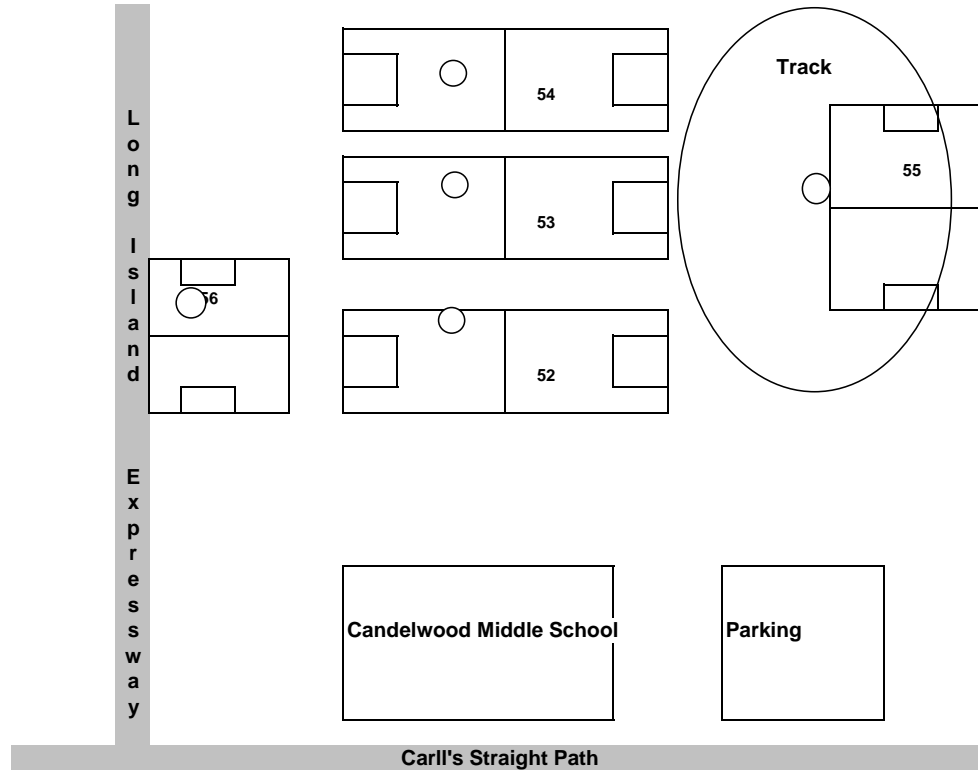

HHH Candelwood MS

Directions to Candlewood Middle School

Exit 51 Carlls Straight Path , Dix Hills , N.Y.

Traveling East on Long Island Expressway (495 East)
To exit 51-Deer Park Ave (Route 231)
Continue service road eastbound-passing Deer Park Ave
To next light-turn right on Carlls Straight Path
To school on left side

Traveling West on Long Island Expressway (495 West)
To exit 53-Sunken Meadow Parkway
Continue service road westbound-passing Sunken Meadow Parkway
To exit 52-Commack Road
Continue service road westbound-passing Commack Road
To next light-turn left on Carlls Straight Path-Cross over