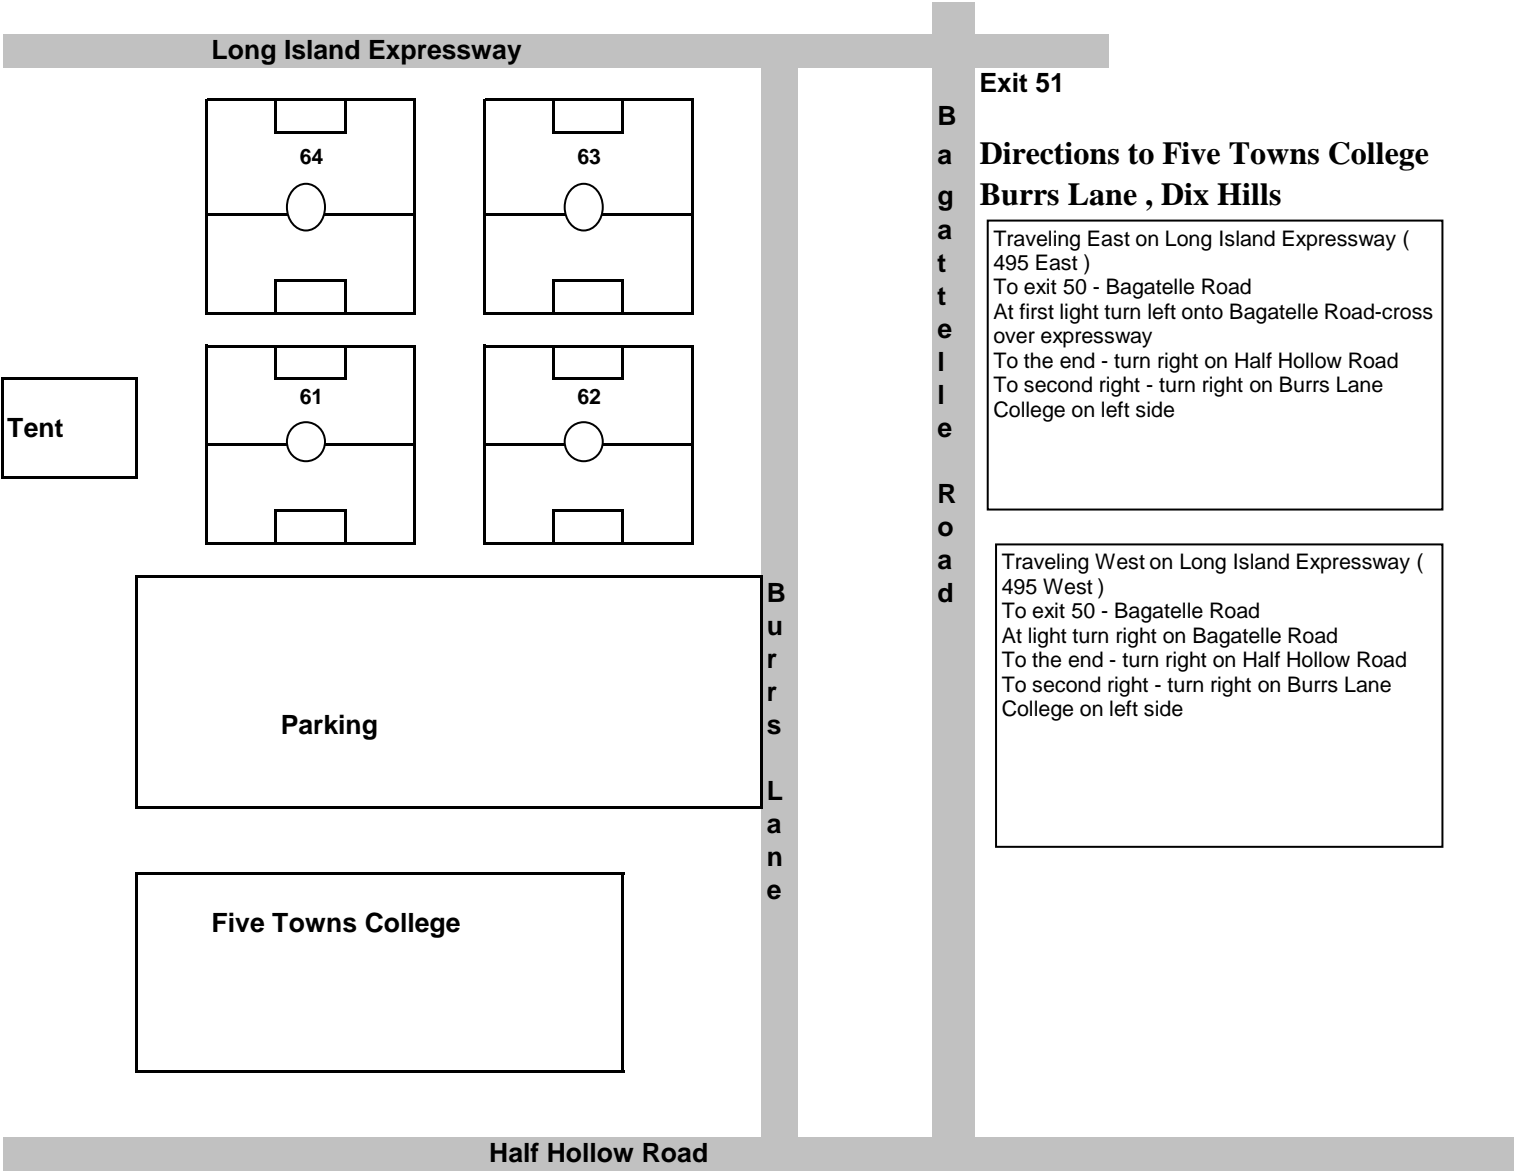

Traveling West on Long Island Expressway (495 West)
 To exit 53-Sunken Meadow Parkway
 Continue service road westbound-passing Sunken Meadow Parkway
 To exit 52-Commack Road
 Continue service road westbound-passing Commack Road
 To next light-turn left on Carlls Straight Path-Cross over