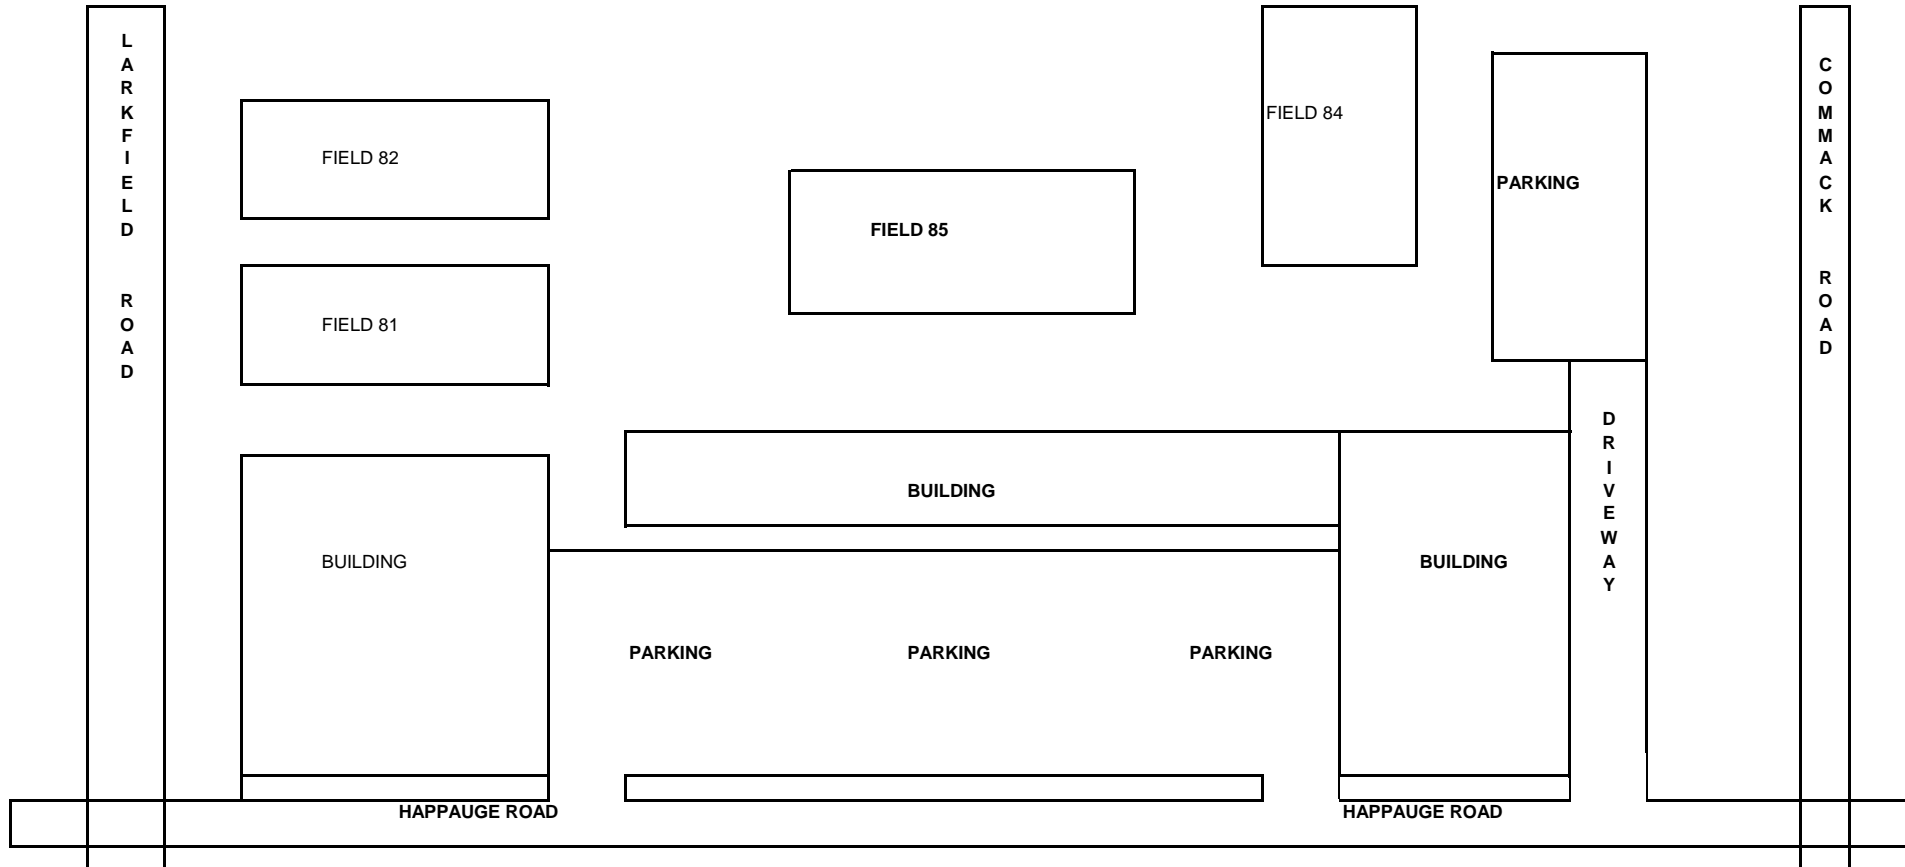

Solomon Schechter Day School:
Suffolk Y JCC Commack
74 HAUPPAUGE ROAD
COMMACK, NY 11725
631-462-5999

Southern State Pky. north on Seaford-Oyster Bay Expressway (Rte. 135) to Northern State Pky. or L.I.E.:

1) Northern State Pky. to exit 43 (Commack Rd.), left at traffic light, north on Commack Rd. for 4 lights to Hauppauge Rd., make a left at the traffic light. The Suffolk Y JCC is 1/4 mile on the right.
2) L.I.E. traveling east to exit 52 north (Commack Rd.), north on Commack Rd. for 8 lights to Hauppauge Rd., as above.
3) L.I.E. traveling west to exit 53 north (Commack Rd.), north on Commack Rd. for 8 lights to Hauppauge Rd., as above.